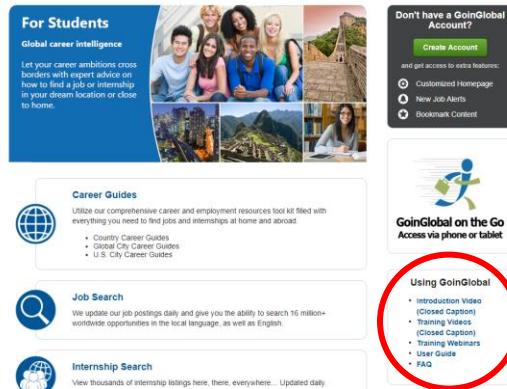

## GoinGlobal Webinar Instructions

1. Log in to Career Engine using OSU credentials
2. From the Home Page, on the right side bar, click on the GoinGlobal logo

jump to

3. On the GoinGlobal home page, click on "Training Webinars" on the right side bar